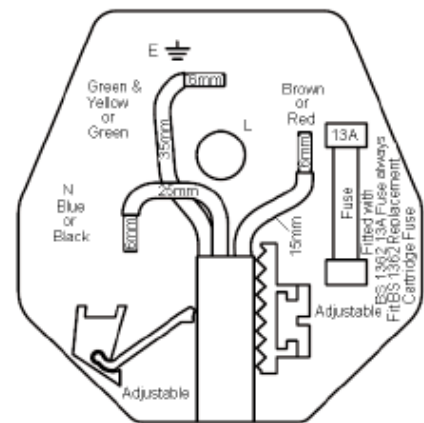

13 A Quick Fit - Main Plugs

13A BLK

13A PLUG RED

Dimensions : Millimetres

Part Number Table

Description	Part Number
Plug Top 13 A Red	13A PLUG RED
Quick Fit Plug 13 A Black	13A BLK

Important Notice : This data sheet and its contents (the "Information") belong to the members of the Premier Farnell group of companies (the "Group") or are licensed to it. No licence is granted for the use of it other than for information purposes in connection with the products to which it relates. No licence of any intellectual property rights is granted. The Information is subject to change without notice and replaces all data sheets previously supplied. The Information supplied is believed to be accurate but the Group assumes no responsibility for its accuracy or completeness, any error in or omission from it or for any use made of it. Users of this data sheet should check for themselves the Information and the suitability of the products for their purpose and not make any assumptions based on information included or omitted. Liability for loss or damage resulting from any reliance on the Information or use of it (including liability resulting from negligence or where the Group was aware of the possibility of such loss or damage arising) is excluded. This will not operate to limit or restrict the Group's liability for death or personal injury resulting from its negligence. Pro-POWER is the registered trademark of the Group. © Premier Farnell plc 2012.