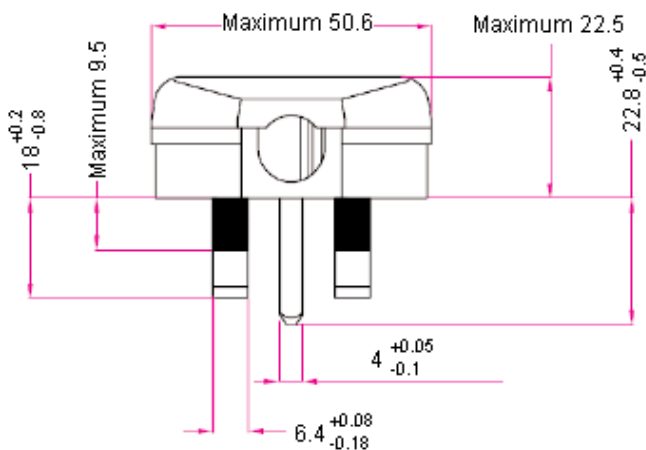

13 A Quick Fit - Main Plugs

13A BLK

13A PLUG RED

Dimensions : Millimetres

Part Number Table

Description	Part Number
Plug Top 13 A Red	13A PLUG RED
Quick Fit Plug 13 A Black	13A BLK

Important Notice : This data sheet and its contents (the "Information") belong to the members of the Premier Farnell group of companies (the "Group") or are licensed to it. No licence is granted for the use of it other than for information purposes in connection with the products to which it relates. No licence of any intellectual property rights is granted. The Information is subject to change without notice and replaces all data sheets previously supplied. The Information supplied is believed to be accurate but the Group assumes no responsibility for its accuracy or completeness, any error in or omission from it or for any use made of it. Users of this data sheet should check for themselves the Information and the suitability of the products for their purpose and not make any assumptions based on information included or omitted. Liability for loss or damage resulting from any reliance on the Information or use of it (including liability resulting from negligence or where the Group was aware of the possibility of such loss or damage arising) is excluded. This will not operate to limit or restrict the Group's liability for death or personal injury resulting from its negligence. Pro-POWER is the registered trademark of the Group. © Premier Farnell plc 2012.