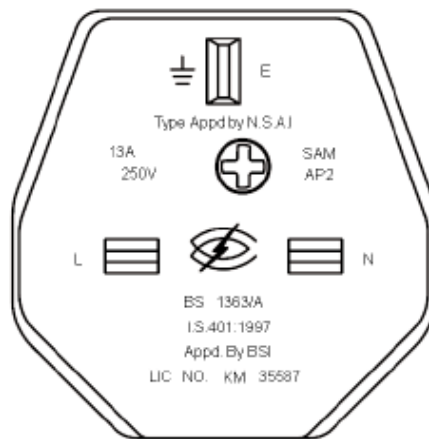

13 A Quick Fit - Main Plugs

13A BLK

13A PLUG RED

Dimensions : Millimetres

Part Number Table

Description	Part Number
Plug Top 13 A Red	13A PLUG RED
Quick Fit Plug 13 A Black	13A BLK

Important Notice : This data sheet and its contents (the "Information") belong to the members of the Premier Farnell group of companies (the "Group") or are licensed to it. No licence is granted for the use of it other than for information purposes in connection with the products to which it relates. No licence of any intellectual property rights is granted. The Information is subject to change without notice and replaces all data sheets previously supplied. The Information supplied is believed to be accurate but the Group assumes no responsibility for its accuracy or completeness, any error in or omission from it or for any use made of it. Users of this data sheet should check for themselves the Information and the suitability of the products for their purpose and not make any assumptions based on information included or omitted. Liability for loss or damage resulting from any reliance on the Information or use of it (including liability resulting from negligence or where the Group was aware of the possibility of such loss or damage arising) is excluded. This will not operate to limit or restrict the Group's liability for death or personal injury resulting from its negligence. Pro-POWER is the registered trademark of the Group. © Premier Farnell plc 2012.