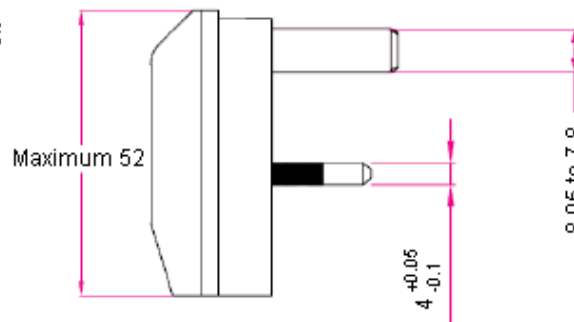

13 A Quick Fit - Main Plugs

13A BLK

13A PLUG RED

Dimensions : Millimetres

Part Number Table

Description	Part Number
Plug Top 13 A Red	13A PLUG RED
Quick Fit Plug 13 A Black	13A BLK

Important Notice : This data sheet and its contents (the "Information") belong to the members of the Premier Farnell group of companies (the "Group") or are licensed to it. No licence is granted for the use of it other than for information purposes in connection with the products to which it relates. No licence of any intellectual property rights is granted. The Information is subject to change without notice and replaces all data sheets previously supplied. The Information supplied is believed to be accurate but the Group assumes no responsibility for its accuracy or completeness, any error in or omission from it or for any use made of it. Users of this data sheet should check for themselves the Information and the suitability of the products for their purpose and not make any assumptions based on information included or omitted. Liability for loss or damage resulting from any reliance on the Information or use of it (including liability resulting from negligence or where the Group was aware of the possibility of such loss or damage arising) is excluded. This will not operate to limit or restrict the Group's liability for death or personal injury resulting from its negligence. Pro-POWER is the registered trademark of the Group. © Premier Farnell plc 2012.