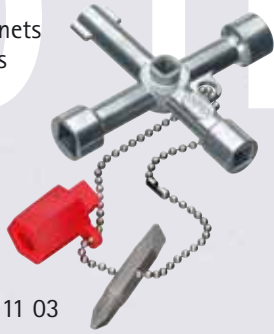

00 11 02/03 Control Cabinet Keys

for all standard cabinets and shut-off systems

00 11 03

- ▶ for control cabinets and shut-off systems in the supply of gas, water and electricity
- ▶ for technical installations in buildings, e. g. air conditioning and ventilation systems, shut-off valves, mains switch-boards, etc.
- ▶ square 6 + 8 mm
- ▶ triangular 9 mm

- ▶ two-way key bit 9 mm dia.
- ▶ with bit insert: slot 1.0 x 7 mm and cross recess PH 2
- ▶ with adapter for 1/4" bits on securing chain
- ▶ zinc die-casting

Model 00 11 02:

- ▶ short execution, total length 44 mm

Model 00 11 03:

- ▶ long execution, total length 76 mm
- ▶ additional square of 5 mm

Article-No.	EAN-Code	Capacity			Length	g
	4003773-	mm	mm	∅ mm	mm	
00 11 02	048947	6/8	9	9	44	50
00 11 03	041658	5/6/8	9	9	76	80

- ▶ with bit insert: slot 1.0 x 7 mm and cross recess PH 2
- ▶ with adapter for 1/4" bits on securing chain
- ▶ total length: 90 mm
- ▶ zinc die-casting

Article-No.	EAN-Code	Capacity			Length	g
	4003773-	mm	mm	mm	mm	
00 11 04	048954	5/7/8	10	4-10	90	75