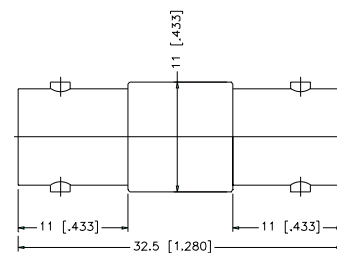

### Jack-to-Jack Adapter

P.N.	Cable Group	Plt.	Ins.	Imp.	Crimp Tool
B7071A1-ND3G-50	N/A	Nickel	Delrin	50	N/A
B7071A1-ND3G-75	N/A	Nickel	Delrin	75	N/A

### Right Angle Adapter - Plug-to-Jack

P.N.	Cable Group	Plt.	Ins.	Imp.	Crimp Tool
<b>Brass Shell</b>					
B5072A1-ND3G-50	N/A	Nickel	Delrin	50	N/A
B5072A1-ND3G-75	N/A	Nickel	Delrin	75	N/A
<b>Diecast Shell</b>					
B5072B1-001-ND3G-50	N/A	Nickel	Delrin	50	N/A
B5072B1-001-ND3G-75	N/A	Nickel	Delrin	75	N/A