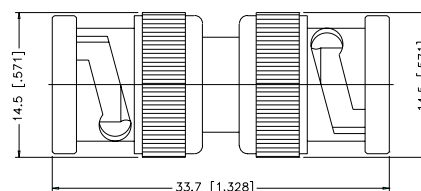

### Jack-to-Jack Adapter

P.N.	Cable Group	Plt.	Ins.	Imp.	Crimp Tool
B7071A1-ND3G-50	N/A	Nickel	Delrin	50	N/A
B7071A1-ND3G-75	N/A	Nickel	Delrin	75	N/A

### Right Angle Adapter - Plug-to-Jack

P.N.	Cable Group	Plt.	Ins.	Imp.	Crimp Tool
<b>Brass Shell</b>					
B5072A1-ND3G-50	N/A	Nickel	Delrin	50	N/A
B5072A1-ND3G-75	N/A	Nickel	Delrin	75	N/A
<b>Diecast Shell</b>					
B5072B1-001-ND3G-50	N/A	Nickel	Delrin	50	N/A
B5072B1-001-ND3G-75	N/A	Nickel	Delrin	75	N/A