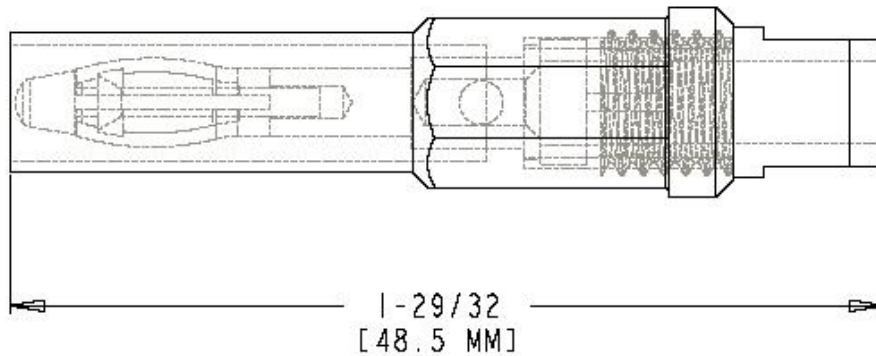

Part Number: BU-32603-*

Description: Cable Mountable 4mm Shrouded Banana Plug

3507

- Cable Mountable 4mm Shrouded Banana Plug
- Material: Banana Plug: nickel-plated brass; Insulator: nylon
- Length: 1.91" (48.5 mm)
- *Std. Colors: -0 Black, -2 Red
- Rating: 1000V, category III, 1500V, category II, 20 Amps
- IEC 1010 Compliant
- RoHS Compliant