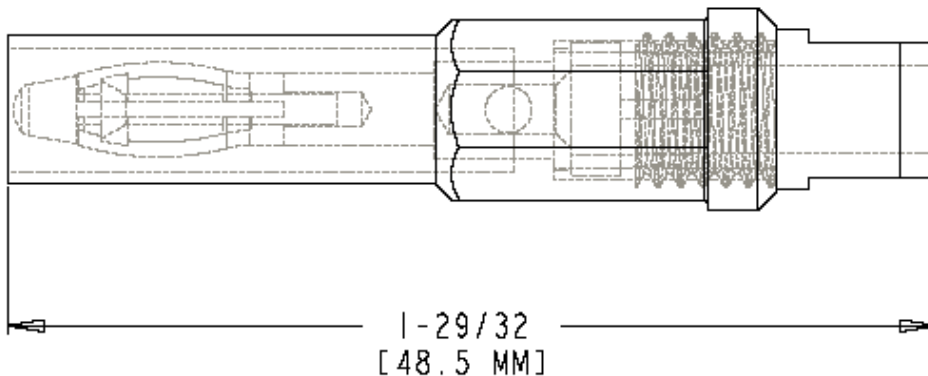

Part Number: BU-32603-*

Description: Cable Mountable 4mm Shrouded Banana Plug

3507

- Cable Mountable 4mm Shrouded Banana Plug
- Material: Banana Plug: nickel-plated brass; Insulator: nylon
- Length: 1.91" (48.5 mm)
- *Std. Colors: -0 Black, -2 Red
- Rating: 1000V, category III, 1500V, category II, 20 Amps
- IEC 1010 Compliant
- RoHS Compliant