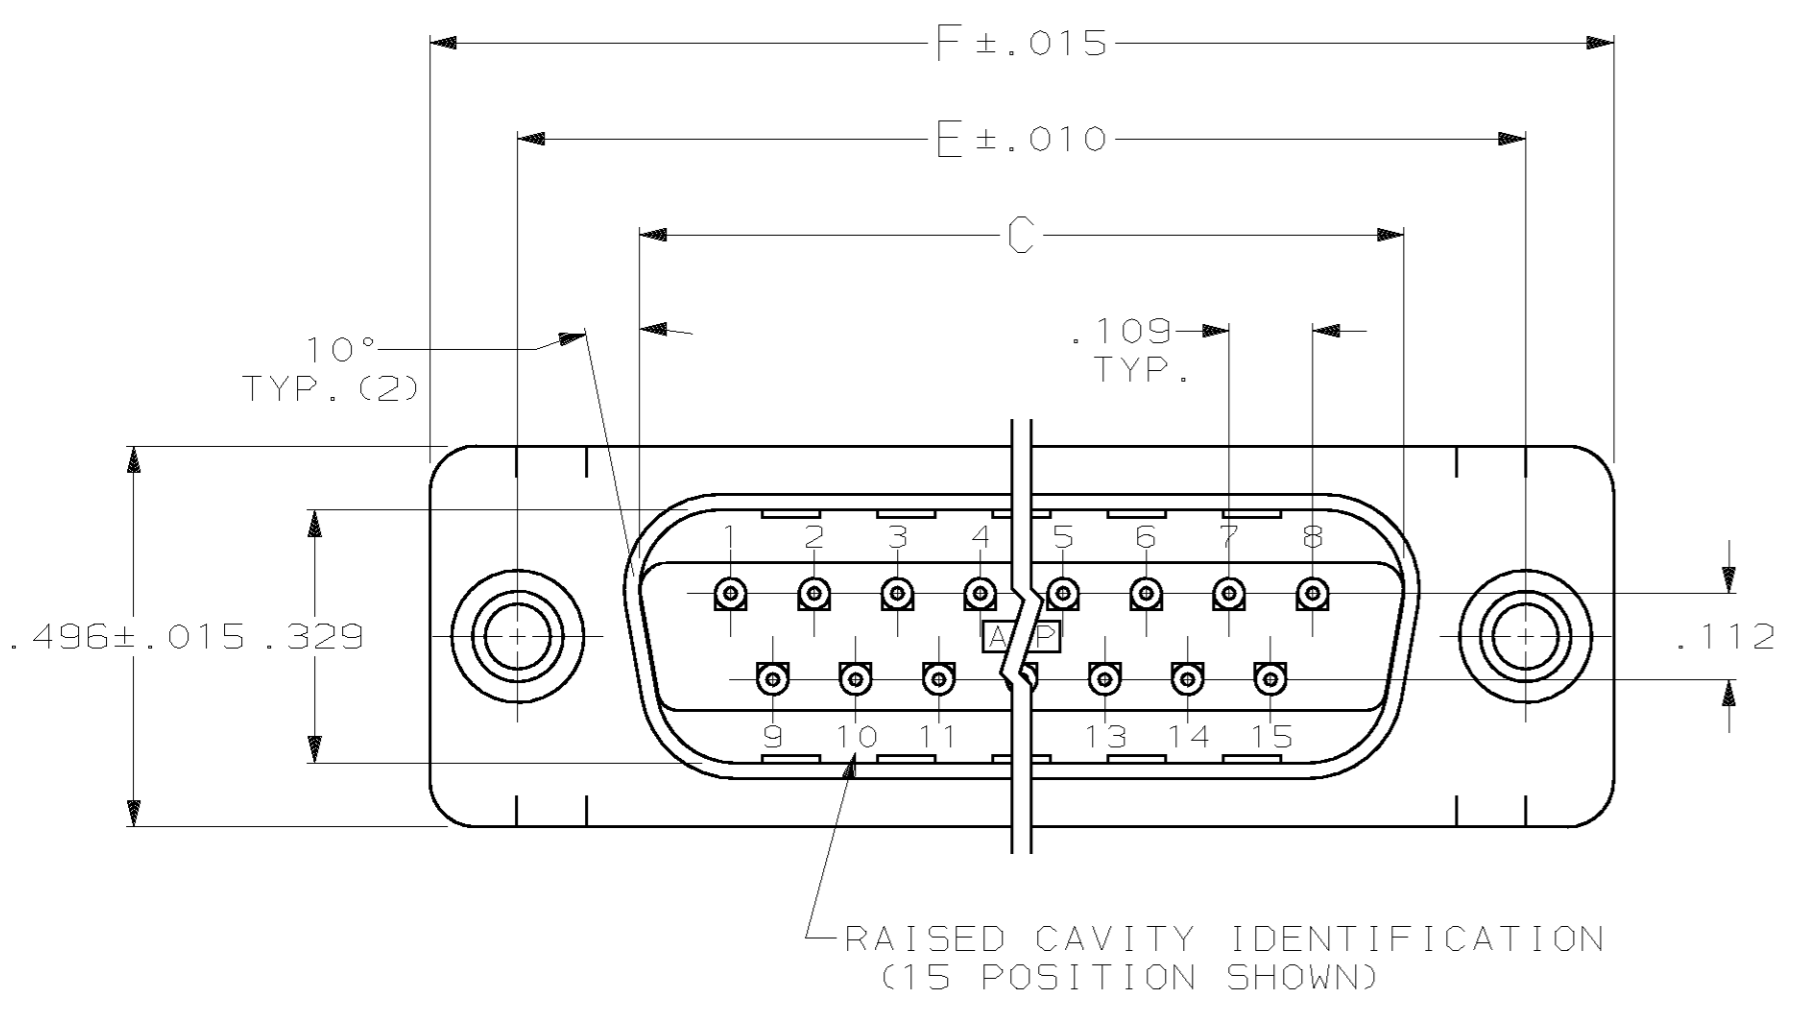

Distributed by:

JAMECO[®]
ELECTRONICS

www.Jameco.com ♦ 1-800-831-4242

The content and copyrights of the attached
material are the property of its owner.

Jameco Part Number 900341

THIS DRAWING IS UNPUBLISHED. RELEASED FOR PUBLICATION
 (C) COPYRIGHT 19 BY AMP INCORPORATED. ALL RIGHTS RESERVED.

LOC	DIST	REVISIONS			
P	LTR	DESCRIPTION	DATE	DWN	APVD
GP	00	0	RELEASED PER EC 0513-0187-03	12 JUN 03	LB CR

- CONNECTORS COMPLY WITH AMP SPEC. 108-40,012 AND MATE WITH ANY SAME NUMBER POSITION RECEPTACLE CONNECTOR IN AMPLIMITE SERIES.
- CONNECTOR DESIGNED FOR 28 AND 26 AWG STRANDED AND SOLID CONDUCTOR RIBBON CABLE ON .050 ϕ .
- DIMENSION APPLIES TO TERMINATED CONNECTOR.
- INSERTS WILL WITHSTAND 6 IN. LBS. TORQUE AND 50 LBS. PULL OUT FORCE FROM MATING FACE SIDE.
- MOLDED PARTS: FLAME RETARDANT 94V-0 RATED THERMOPLASTIC; COLOR: BLACK.
- STEEL PER QQ-S-698.
- PHOS. BRONZE PER QQ-B-750.
- BRASS PER MIL-C-50.
- GOLD PLATING PER MIL-G-45204, BRIGHT TIN PLATING PER MIL-T-10727 (NOT TIN LEAD), NICKEL PLATING PER QQ-N-290.
- BRIGHT TIN PLATED.
- .000030 GOLD ON MATING END, .000100-.000200 BRIGHT TIN ON TERMINATION END, ALL OVER .000050 NICKEL ON ENTIRE CONTACT.

1.216	.984	.759	.666	.400	8	9	1658608-4
1.541	1.312	1.087	.994	.700	14	15	1658608-3
2.090	1.852	1.623	1.534	1.200	24	25	1658608-2
2.732	2.500	2.275	2.183	1.800	36	37	1658608-1
F	E	D	C	B	A	NO. OF POS.	PART NUMBER

THIS DRAWING IS A CONTROLLED DOCUMENT.

DWN	L. BAUM	6/12/03	AMP Incorporated Harrisburg, PA 17105-3608	
CHK	C. ROHDE	6/12/03		
APVD	M. WALMSLEY	6/12/03		
NAME	PLUG ASSEMBLY, FRONT METAL SHELL, THREADED INSERTS, LEAD-FREE, AMPLIMITE HDF			
DIMENSIONS:	INCH		PRODUCT SPEC	
TOLERANCES UNLESS OTHERWISE SPECIFIED: 0 PLC ± 1 PLC ± 2 PLC ± 3 PLC ±.005 4 PLC ± ANGLES ±2°		APPLICATION SPEC	SCALE	
MATERIAL	MOLDED PARTS: △ SHELL: △ CONTACTS: △ INSERTS: △	FINISH: △ SHELL: △ CONTACTS: △ INSERTS: UNPLATED	WEIGHT	RESTRICTED TO
CUSTOMER DRAWING			SIZE	
			CAGE CODE	
			DRAWING NO	
			1658608	
			SHEET	
			1 OF 1	
			REV	
			0	