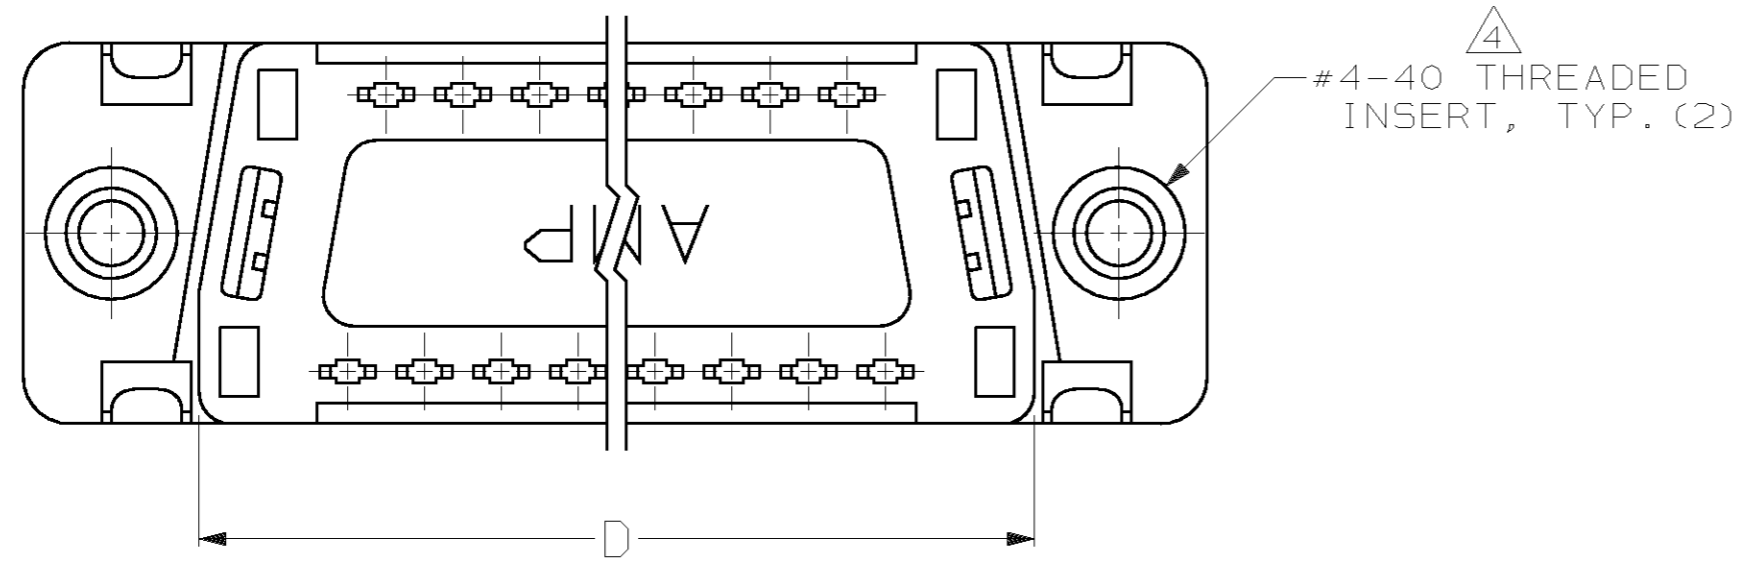

Distributed by:

JAMECO[®]
ELECTRONICS

www.Jameco.com ♦ 1-800-831-4242

The content and copyrights of the attached
material are the property of its owner.

Jameco Part Number 900341

THIS DRAWING IS UNPUBLISHED. RELEASED FOR PUBLICATION
 (C) COPYRIGHT 19 BY AMP INCORPORATED. ALL RIGHTS RESERVED.

LOC	DIST	REVISIONS			
P	LTR	DESCRIPTION	DATE	DWN	APVD
GP	00	0	RELEASED PER EC 0513-0187-03	12 JUN 03	LB CR

- CONNECTORS COMPLY WITH AMP SPEC. 108-40,012 AND MATE WITH ANY SAME NUMBER POSITION RECEPTACLE CONNECTOR IN AMPLIMITE SERIES.
- CONNECTOR DESIGNED FOR 28 AND 26 AWG STRANDED AND SOLID CONDUCTOR RIBBON CABLE ON .050 ϕ .
- DIMENSION APPLIES TO TERMINATED CONNECTOR.
- INSERTS WILL WITHSTAND 6 IN. LBS. TORQUE AND 50 LBS. PULL OUT FORCE FROM MATING FACE SIDE.
- MOLDED PARTS: FLAME RETARDANT 94V-0 RATED THERMOPLASTIC; COLOR: BLACK.
- STEEL PER QQ-S-698.
- PHOS. BRONZE PER QQ-B-750.
- BRASS PER MIL-C-50.
- GOLD PLATING PER MIL-G-45204, BRIGHT TIN PLATING PER MIL-T-10727 (NOT TIN LEAD), NICKEL PLATING PER QQ-N-290.
- BRIGHT TIN PLATED.
- .000030 GOLD ON MATING END, .000100-.000200 BRIGHT TIN ON TERMINATION END, ALL OVER .000050 NICKEL ON ENTIRE CONTACT.

1.216	.984	.759	.666	.400	8	9	1658608-4
1.541	1.312	1.087	.994	.700	14	15	1658608-3
2.090	1.852	1.623	1.534	1.200	24	25	1658608-2
2.732	2.500	2.275	2.183	1.800	36	37	1658608-1
F	E	D	C	B	A	NO. OF POS.	PART NUMBER

THIS DRAWING IS A CONTROLLED DOCUMENT.

DWN	L. BAUM	6/12/03	AMP Incorporated Harrisburg, PA 17105-3608	
CHK	C. ROHDE	6/12/03		
APVD	M. WALMSLEY	6/12/03		
NAME	PLUG ASSEMBLY, FRONT METAL SHELL, THREADED INSERTS, LEAD-FREE, AMPLIMITE HDF			
DIMENSIONS:	INCH		PRODUCT SPEC	
TOLERANCES UNLESS OTHERWISE SPECIFIED: 0 PLC ± 1 PLC ± 2 PLC ± 3 PLC ±.005 4 PLC ± ANGLES ±2°		APPLICATION SPEC	SCALE	
MATERIAL	MOLDED PARTS: △ SHELL: △ CONTACTS: △ INSERTS: △	FINISH: △ SHELL: △ CONTACTS: △ INSERTS: UNPLATED	WEIGHT	RESTRICTED TO
CUSTOMER DRAWING			SIZE	
			CAGE CODE	
			DRAWING NO	
			1658608	
			SHEET	
			1 OF 1	
			REV	
			0	