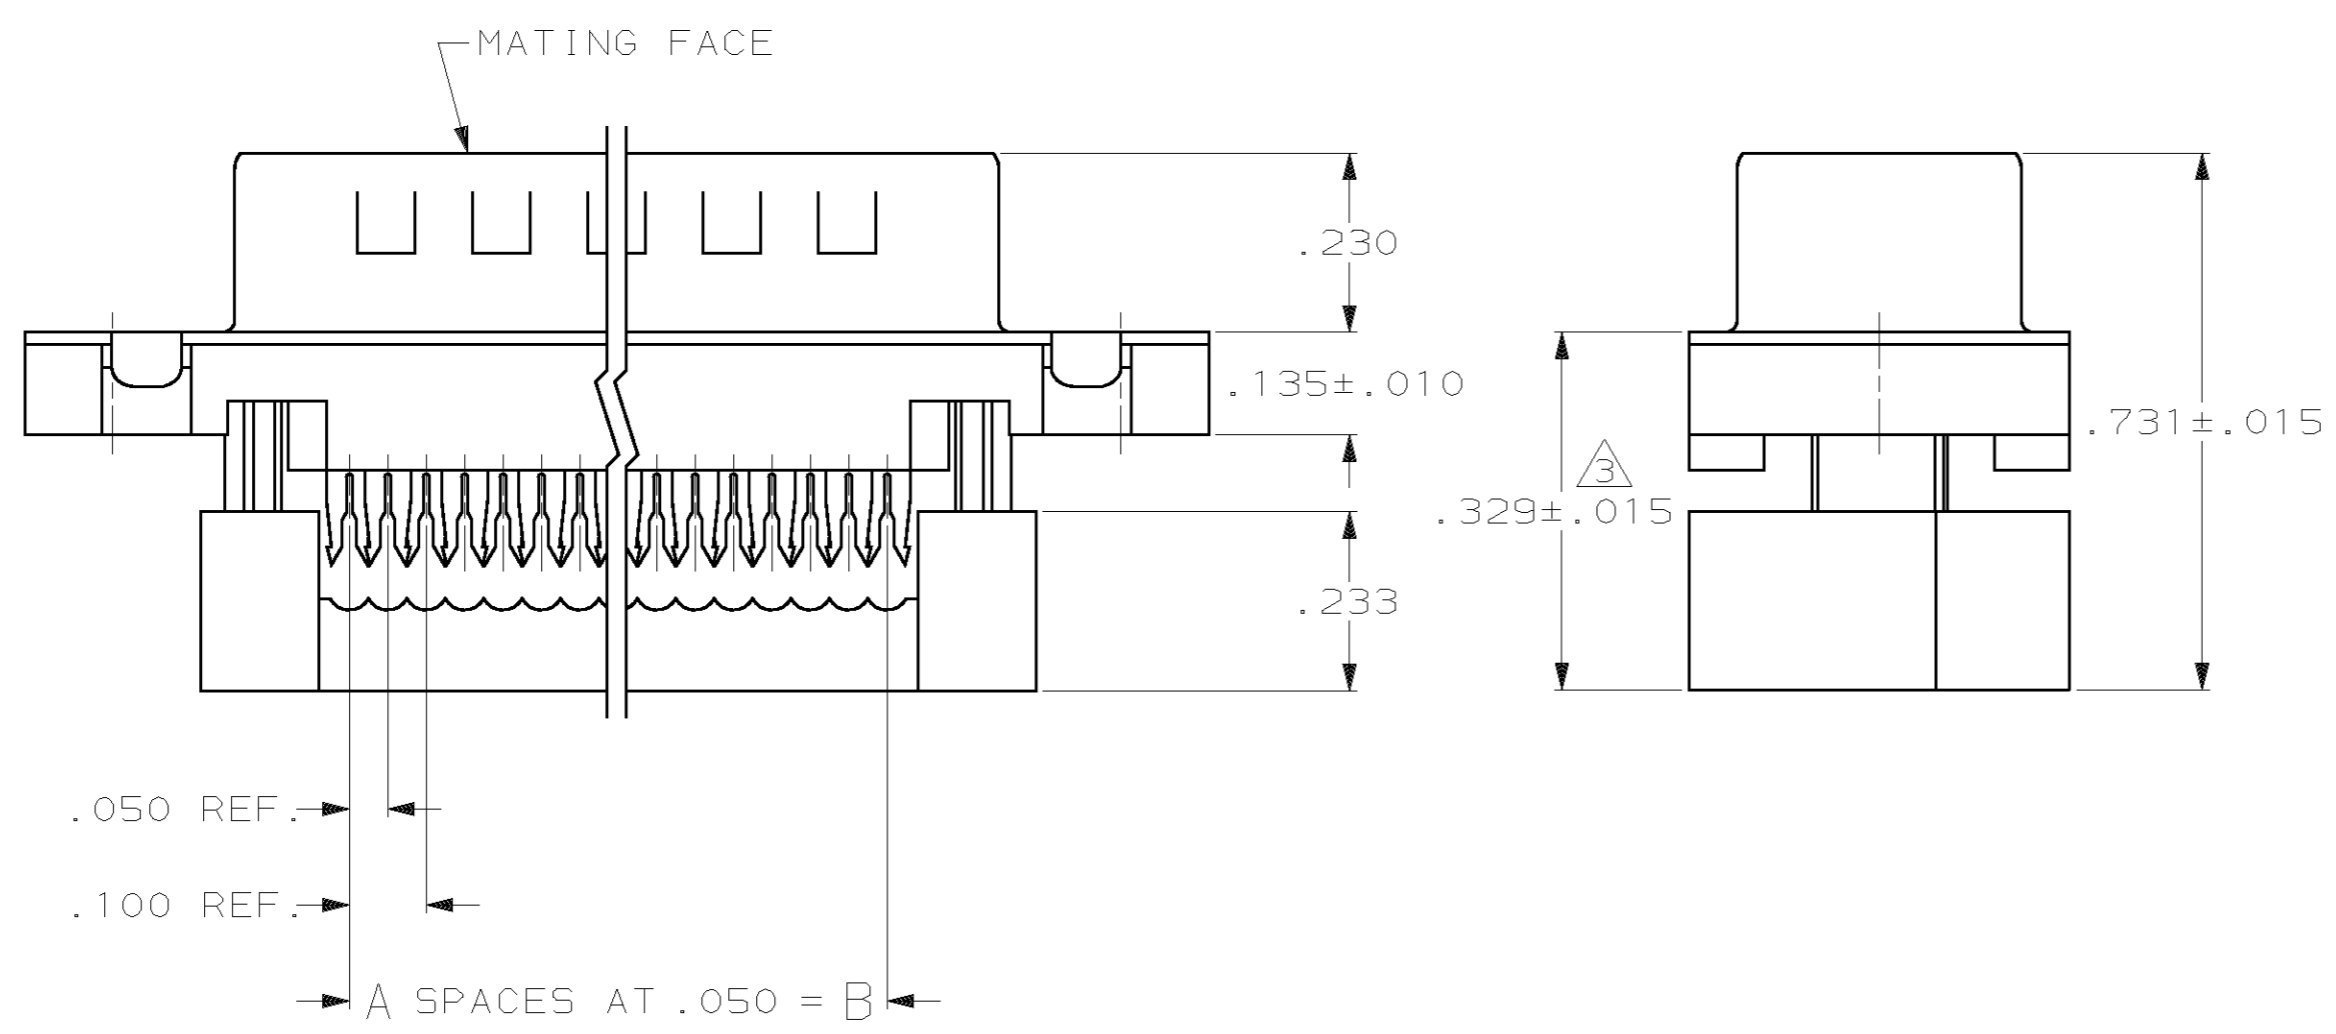

Distributed by:

JAMECO[®]
ELECTRONICS

www.Jameco.com ♦ 1-800-831-4242

The content and copyrights of the attached
material are the property of its owner.

Jameco Part Number 900341

THIS DRAWING IS UNPUBLISHED. RELEASED FOR PUBLICATION
 (C) COPYRIGHT 19 BY AMP INCORPORATED. ALL RIGHTS RESERVED.

LOC	DIST	REVISIONS			
P	LTR	DESCRIPTION	DATE	DWN	APVD
GP	00	0	RELEASED PER EC 0513-0187-03	12 JUN 03	LB CR

- CONNECTORS COMPLY WITH AMP SPEC. 108-40,012 AND MATE WITH ANY SAME NUMBER POSITION RECEPTACLE CONNECTOR IN AMPLIMITE SERIES.
- CONNECTOR DESIGNED FOR 28 AND 26 AWG STRANDED AND SOLID CONDUCTOR RIBBON CABLE ON .050 ϕ .
- DIMENSION APPLIES TO TERMINATED CONNECTOR.
- INSERTS WILL WITHSTAND 6 IN. LBS. TORQUE AND 50 LBS. PULL OUT FORCE FROM MATING FACE SIDE.
- MOLDED PARTS: FLAME RETARDANT 94V-0 RATED THERMOPLASTIC; COLOR: BLACK.
- STEEL PER QQ-S-698.
- PHOS. BRONZE PER QQ-B-750.
- BRASS PER MIL-C-50.
- GOLD PLATING PER MIL-G-45204, BRIGHT TIN PLATING PER MIL-T-10727 (NOT TIN LEAD), NICKEL PLATING PER QQ-N-290.
- BRIGHT TIN PLATED.
- .000030 GOLD ON MATING END, .000100-.000200 BRIGHT TIN ON TERMINATION END, ALL OVER .000050 NICKEL ON ENTIRE CONTACT.

1.216	.984	.759	.666	.400	8	9	1658608-4
1.541	1.312	1.087	.994	.700	14	15	1658608-3
2.090	1.852	1.623	1.534	1.200	24	25	1658608-2
2.732	2.500	2.275	2.183	1.800	36	37	1658608-1
F	E	D	C	B	A	NO. OF POS.	PART NUMBER

THIS DRAWING IS A CONTROLLED DOCUMENT.

DWN	L. BAUM	6/12/03	AMP Incorporated Harrisburg, PA 17105-3608	
CHK	C. ROHDE	6/12/03		
APVD	M. WALMSLEY	6/12/03		
NAME	PLUG ASSEMBLY, FRONT METAL SHELL, THREADED INSERTS, LEAD-FREE, AMPLIMITE HDF			
DIMENSIONS:	INCH		PRODUCT SPEC	
TOLERANCES UNLESS OTHERWISE SPECIFIED: 0 PLC ± 1 PLC ± 2 PLC ± 3 PLC ±.005 4 PLC ± ANGLES ±2°		APPLICATION SPEC	SCALE	
MATERIAL	MOLDED PARTS: △ SHELL: △ CONTACTS: △ INSERTS: △	FINISH: △ SHELL: △ CONTACTS: △ INSERTS: UNPLATED	WEIGHT	RESTRICTED TO
CUSTOMER DRAWING			SIZE	
			CAGE CODE	
			DRAWING NO	
			1658608	
			SHEET	
			1 OF 1	
			REV	
			0	