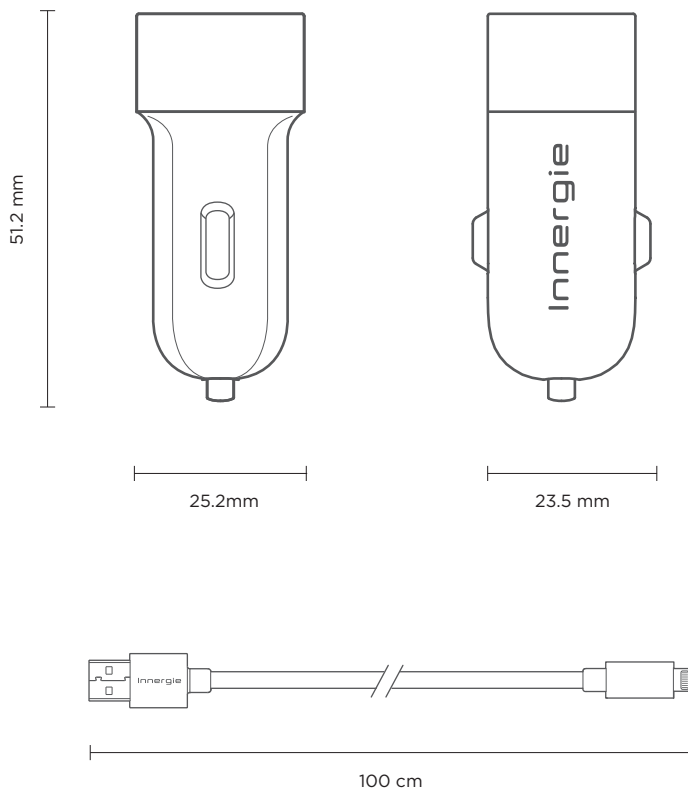

### Specifications:

DC Input	12V DC / 1.2A
USB Output	5V DC / 2.1A
Output Power	10W
Dimensions (L x W x H)	51.2 x 25.2 x 23.5 mm
Weight*	16 g
InnerShield Protection**	OCP, OVP, OPP, SCP

\* Weight excluding cables & accessories (+/- 10g)

### Package Contents:

10W USB Car Adapter  
 Lightning Cable