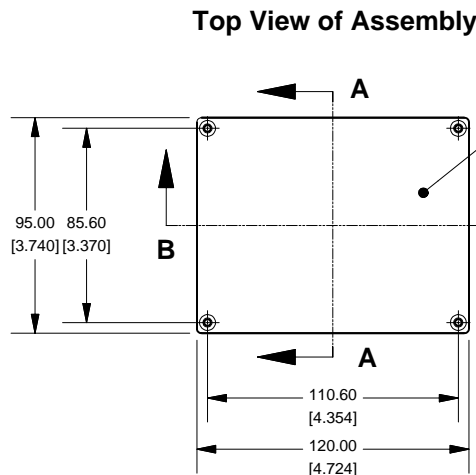

Top View of Assembly

SECTION A-A
End View of Assembly

Eddystone - Deep Lid (26908PDLA)

SECTION B-B
Side View of Assembly

Lid

PART DESCRIPTION	
Part Number:	26908PDLA
Material:	Diecast Aluminum Alloy
Screw Type:	M3.5 x 6 taptite screws (Includes 4) (Screws accept POZIDRIV No.2 screwdriver)