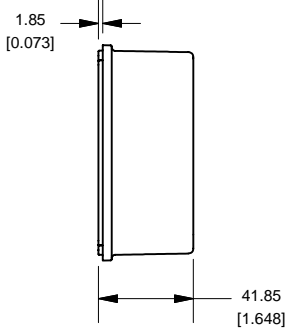

Top View of Assembly

SECTION A-A
End View of Assembly

Eddystone - Deep Lid (26908PDLA)

SECTION B-B
Side View of Assembly

Lid

PART DESCRIPTION	
Part Number:	26908PDLA
Material:	Diecast Aluminum Alloy
Screw Type:	M3.5 x 6 taptite screws (Includes 4) (Screws accept POZIDRIV No.2 screwdriver)