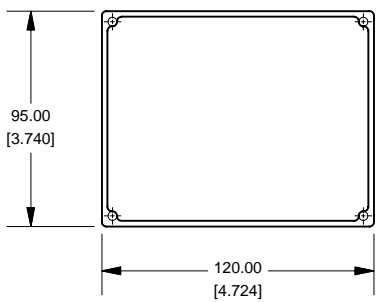

Top View of Assembly

SECTION A-A
End View of Assembly

Eddystone - Deep Lid (26908PDLA)

SECTION B-B
Side View of Assembly

Lid

PART DESCRIPTION	
Part Number:	26908PDLA
Material:	Diecast Aluminum Alloy
Screw Type:	M3.5 x 6 taptite screws (Includes 4) (Screws accept POZIDRIV No.2 screwdriver)