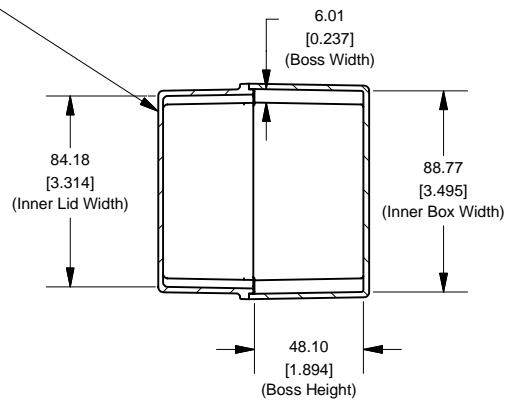

Top View of Assembly

SECTION A-A
End View of Assembly

Eddystone - Deep Lid (26908PDLA)

SECTION B-B
Side View of Assembly

Lid

PART DESCRIPTION	
Part Number:	26908PDLA
Material:	Diecast Aluminum Alloy
Screw Type:	M3.5 x 6 taptite screws (Includes 4) (Screws accept POZIDRIV No.2 screwdriver)