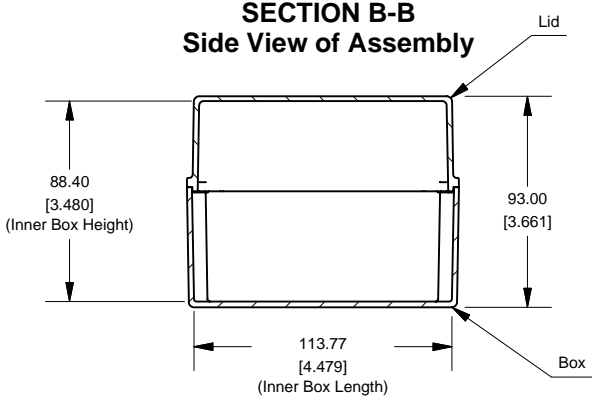

Top View of Assembly

SECTION A-A
End View of Assembly

Eddystone - Deep Lid (26908PDLA)

SECTION B-B
Side View of Assembly

Lid

PART DESCRIPTION	
Part Number:	26908PDLA
Material:	Diecast Aluminum Alloy
Screw Type:	M3.5 x 6 taptite screws (Includes 4) (Screws accept POZIDRIV No.2 screwdriver)