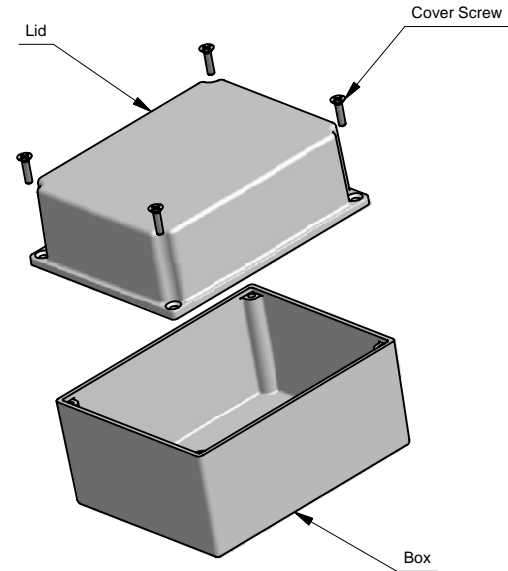

Top View of Assembly

SECTION A-A
End View of Assembly

Eddystone - Deep Lid (26908PDLA)

SECTION B-B
Side View of Assembly

Lid

PART DESCRIPTION	
Part Number:	26908PDLA
Material:	Diecast Aluminum Alloy
Screw Type:	M3.5 x 6 taptite screws (Includes 4) (Screws accept POZIDRIV No.2 screwdriver)